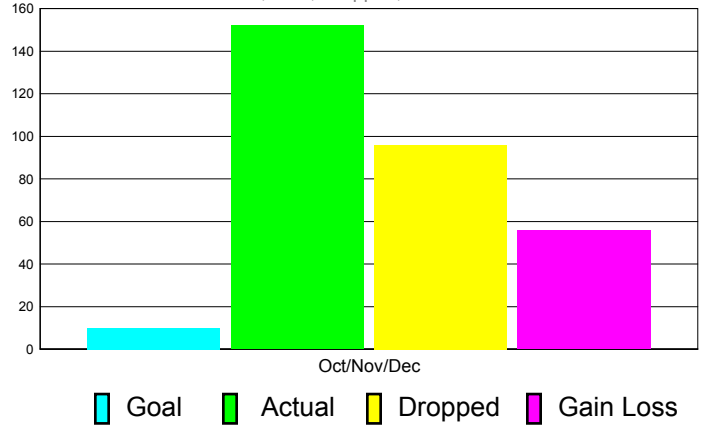

Membership Results 2011-2012

Goal, New, Dropped, Gain/Loss